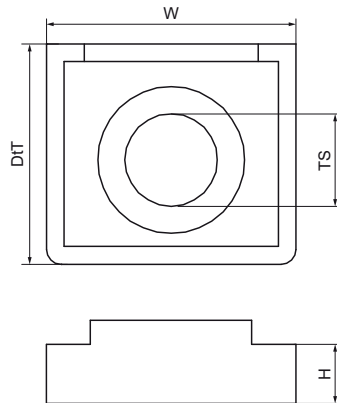

Walraven starQuick® Fixing Nut

(C0565)

for use with Walraven starQuick®

Features & benefits

- to make a threaded connection in a Walraven starQuick® clamp
- entirely integrated in clamp (not protruding)
- material: PC (polycarbonate), grey or white
- no corrosion
- temperature resistance from approx. -35 °C to approx. +110 °C (constant); short to approx. +125 °C

Product Number	Norm / Standard	Thread Size	Total Depth	Total Height	Total Width	Colour
<i>Reference Letter</i>		<i>TS</i>	<i>DtT</i>	<i>H</i>	<i>W</i>	
<i>Unit description</i>			<i>mm</i>	<i>mm</i>	<i>mm</i>	
0854006	None	M6	15	5	17	Grey
0854007	None	M7x1.0	15	5	17	Grey
0854307	None	M7x1.5	17	5	17	Grey
0854308	None	M8	17	5	17	Grey
0855006	None	M6	5	5	17	White