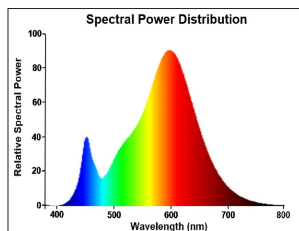

ToLEDo Retro Candle

ToLEDo RT Candle V5 CL 250LM 827 E14 SL
0029371

Product EAN number

5410288293714

PHOTOMETRY