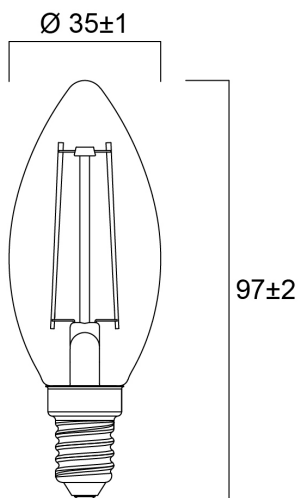

ToLEDo RT Candle V5 CL 250LM 827 E14 SL

Item No: 0029371

SYLVANIA

Perfect for decorative and general lighting applications and creates a warm ambience similar to traditional lamps. The versatile ToLEDo Retro Candle range is the ideal replacement for halogen and incandescent lamps and perfect for chandeliers and decorative applications. Same look, size and functionality as incandescent lamps. Omni-directional light distribution. Gives same sparkling light effect as the incandescent lamp. Dimensionally identical to incandescent lamps - fits all fixtures. Environment-friendly - no mercury and lower CO2 emissions.

Technical Assets

Dimensions (mm)

Photometrics

ToLEDo RT Candle V5 CL 250LM 827 E14 SL

Item No: 0029371

SYLVANIA

General data

Product name	ToLEDo RT Candle V5 CL 250LM 827 E14 SL
Technology	LED
Watt (Rated) (W)	2.5
Cap/Base	E14
Fixture rating	Open
General application	Hospitality, Residential & Consumer
Operating temperature range (°C)	-20°C...+40°C
Performance ambient temperature Tq (°C)	25
ETIM Class	EC001959
E-number FI	4740927
Warranty	3 years

Lifetime data

Lifespan L70 B50	15000
Average life (Nominal) (h)	15000
Average life (Rated) (h)	15000

Physical data

Nominal Product Length (mm)	97
Nominal Product Diameter (mm)	35
Weight (kg)	0.021

ToLEDo RT Candle V5 CL 250LM 827 E14 SL

Item No: 0029371

Packaging

Product EAN number	5410288293714
Packaging single length / height (cm)	11.0
Packaging single width (cm)	4.5
Packaging single depth (cm)	4.5
DUN14 (inner)	15410288293711
Units per outer package	6
Packaging outer length / height (cm)	14.3
Packaging outer width (cm)	9.7
Packaging outer depth (cm)	12.0