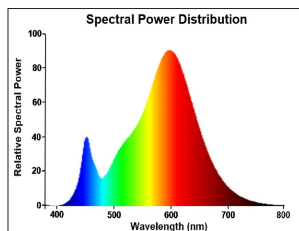

ToLEDo Retro Candle

ToLEDo RT Candle V5 CL 470LM 827 E14 SL
0029373

Product EAN number

5410288293738

PHOTOMETRY