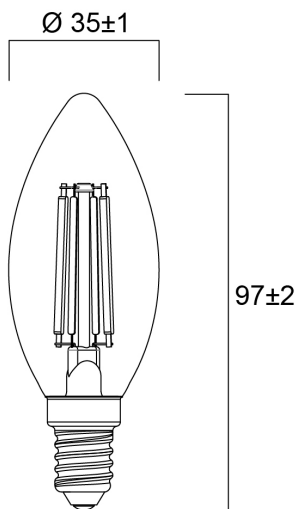

### Dimensions (mm)

## Physical data

Nominal Product Length (mm)	97
Nominal Product Diameter (mm)	35
Weight (kg)	0.021

## Packaging

Product EAN number	5410288293738
Packaging single length / height (cm)	11.0
Packaging single width (cm)	4.5
Packaging single depth (cm)	4.5
DUN14 (inner)	15410288293735
Units per outer package	6
Packaging outer length / height (cm)	14.3
Packaging outer width (cm)	9.7
Packaging outer depth (cm)	12.0