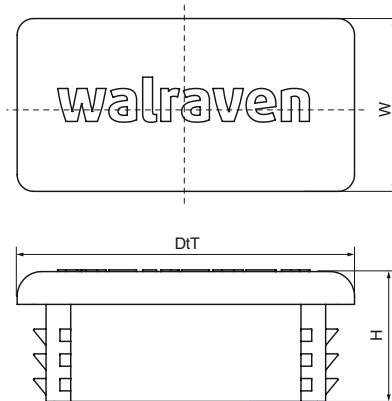

Walraven RapidStrut® Rail End Cap

(H3905)

finishing of Strut Rail

Features & benefits

- for clean finishing of rail end, covers all burrs
- easy to fix securely
- material: PE (polyethylene), green

Product Number	For Rail Type	Total Height	Total Width	Total Depth
<i>Reference Letter</i>		<i>H</i>	<i>W</i>	<i>DtT</i>
<i>Unit description</i>		<i>mm</i>	<i>mm</i>	<i>mm</i>
6566021	41x21	16	41	21
6566041	41x41	16	41	41
6566051	41x51	15	41	51
6566062	41x62	15	41	62
6566082	41x82	15	41	82