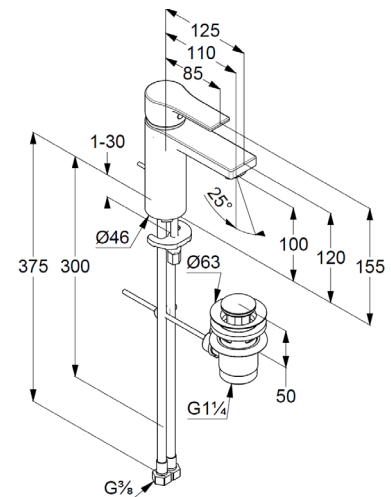

# Technische Daten/ Technical Data

KLUDI ZENTA SL  
single lever basin mixer 100  
DN 15

Ref.: 482903965

Finishes:  
39 matt black

Product description  
Manufacturer KLUDI GmbH & Co. KG  
Typ: KLUDI ZENTA SL  
single lever basin mixer 100  
Ref.: 482903965

basin mixer  
single lever mixer  
1-hole mounted  
solid handle, metal  
aerator M24  
ceramic cartridge with hot water safety device  
flow rate at 3 bar 5 l/min.  
flexible hoses G3/8 DVGW approved  
rapid installation set  
pop up waste G1 1/4 metal  
EU taxonomy: max. 6 l/min. -  
Substantial Contribution (SC) possible

## Produktabbildung/ Product picture

## Maßzeichnung/ Dimensional drawing