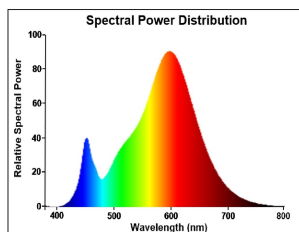

### PRODUCT OVERVIEW

Product name	ToLEDo RT Candle V5 CL 470LM 827 E27 SL
Technology	LED
Watt (Rated) (W)	4.5
Cap/Base	E27
Fixture rating	Open
General application	Hospitality, Residential & Consumer
ETIM Class	EC001959
E-number FI	4740929
Warranty	3 years
Useful luminous flux (Fuse)	470
Luminous flux (lm)	470
Correlated colour temperature (k)	2700
Light colour	Homelight
CRI (Ra)	80
Colour Variation Initial (SDCM)	SDCM6
Photobiological Risk Group	RG1
Power consumption (W)	4.5
Wattage (W)	4.5
Dimmable	No
Average life (Nominal) (h)	15000
Product EAN number	5410288293745

### PHOTOMETRY

---