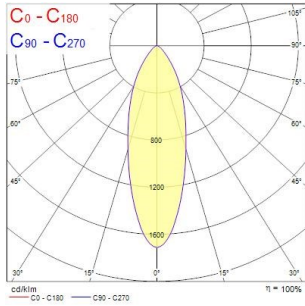

Sylspot Black SYLSPOT KIT ROUND 345LM 830 ADJ IP20 BLK 0005737