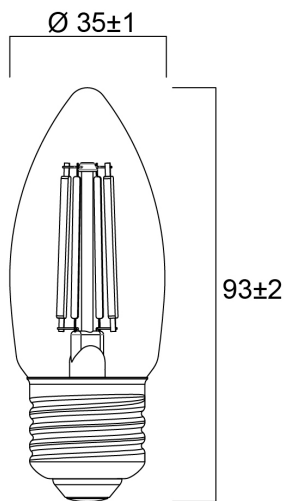

# ToLEDo RT Candle V5 CL 470LM 827 E27 SL

Item No: 0029374

**SYLVANIA**

Perfect for decorative and general lighting applications and creates a warm ambience similar to traditional lamps. The versatile ToLEDo Retro Candle range is the ideal replacement for halogen and incandescent lamps and perfect for chandeliers and decorative applications. Same look, size and functionality as incandescent lamps. Omni-directional light distribution. Gives same sparkling light effect as the incandescent lamp. Dimensionally identical to incandescent lamps - fits all fixtures. Environment-friendly - no mercury and lower CO2 emissions.

### Dimensions (mm)

## Physical data

Nominal Product Length (mm)	93
Nominal Product Diameter (mm)	35
Weight (kg)	0.021

## Packaging

Product EAN number	5410288293745
Packaging single length / height (cm)	11.0
Packaging single width (cm)	4.5
Packaging single depth (cm)	4.5
DUN14 (inner)	15410288293742
Units per outer package	6
Packaging outer length / height (cm)	14.3
Packaging outer width (cm)	9.7
Packaging outer depth (cm)	12.0