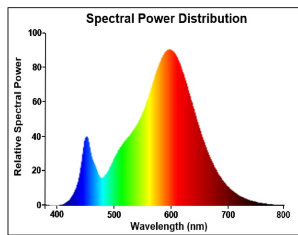

PRODUCT OVERVIEW

Product name	ToLEDo RT Candle V5 CL 806LM 827 E14 SL
Technology	LED
Watt (Rated) (W)	6
Cap/Base	E14
Fixture rating	Open
General application	Hospitality, Residential & Consumer
ETIM Class	EC001959
E-number FI	4740930
Warranty	3 years
Useful luminous flux (Fuse)	806
Luminous flux (lm)	806
Correlated colour temperature (k)	2700
Light colour	Homelight
CRI (Ra)	80
Colour Variation Initial (SDCM)	SDCM6
Photobiological Risk Group	RG1
Power consumption (W)	6
Wattage (W)	6
Dimmable	No

ToLEDo Retro Candle

ToLEDo RT Candle V5 CL 806LM 827 E14 SL
0029376

Average life (Nominal) (h)	15000
Product EAN number	5410288293769

PHOTOMETRY

TECHNICAL DRAWINGS