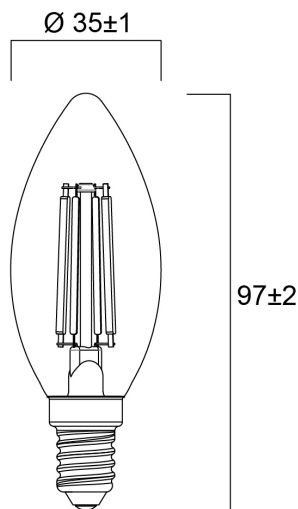

ToLEDo RT Candle V5 CL 806LM 827 E14 SL

Item No: 0029376

SYLVANIA

Perfect for decorative and general lighting applications and creates a warm ambience similar to traditional lamps. The versatile ToLEDo Retro Candle range is the ideal replacement for halogen and incandescent lamps and perfect for chandeliers and decorative applications. Same look, size and functionality as incandescent lamps. Omni-directional light distribution. Gives same sparkling light effect as the incandescent lamp. Dimensionally identical to incandescent lamps - fits all fixtures. Environment-friendly - no mercury and lower CO2 emissions.

Technical Assets

Dimensions (mm)

Photometrics

ToLEDo RT Candle V5 CL 806LM 827 E14 SL

Item No: 0029376

SYLVANIA

General data

Product name	ToLEDo RT Candle V5 CL 806LM 827 E14 SL
Technology	LED
Watt (Rated) (W)	6
Cap/Base	E14
Fixture rating	Open
General application	Hospitality, Residential & Consumer
Operating temperature range (°C)	-20°C...+40°C
Performance ambient temperature Tq (°C)	25
ETIM Class	EC001959
E-number FI	4740930
Warranty	3 years

Lifetime data

Lifespan L70 B50	15000
Average life (Nominal) (h)	15000
Average life (Rated) (h)	15000

Physical data

Nominal Product Length (mm)	97
Nominal Product Diameter (mm)	35
Weight (kg)	0.021

ToLEDo RT Candle V5 CL 806LM 827 E14 SL

Item No: 0029376

Packaging

Product EAN number	5410288293769
Packaging single length / height (cm)	11.0
Packaging single width (cm)	4.5
Packaging single depth (cm)	4.5
DUN14 (inner)	15410288293766
Units per outer package	6
Packaging outer length / height (cm)	14.3
Packaging outer width (cm)	9.7
Packaging outer depth (cm)	12.0