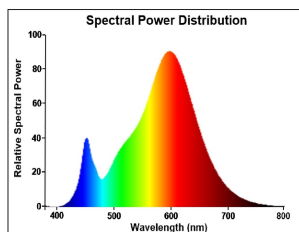

ToLEDo Retro Candle

ToLEDo RT Candle V5 CL 806LM 827 E27 SL

0029480

PHOTOMETRY