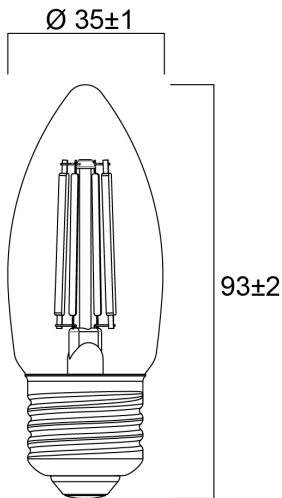

ToLEDo RT Candle V5 CL 806LM 827 E27 SL

Item No: 0029480

SYLVANIA

Perfect for decorative and general lighting applications and creates a warm ambience similar to traditional lamps. The versatile ToLEDo Retro Candle range is the ideal replacement for halogen and incandescent lamps and perfect for chandeliers and decorative applications. Same look, size and functionality as incandescent lamps. Omni-directional light distribution. Gives same sparkling light effect as the incandescent lamp. Dimensionally identical to incandescent lamps - fits all fixtures. Environment-friendly - no mercury and lower CO2 emissions.

Technical Assets

Dimensions (mm)

Photometrics

ToLEDo RT Candle V5 CL 806LM 827 E27 SL

Item No: 0029480

SYLVANIA

General data

Product name	ToLEDo RT Candle V5 CL 806LM 827 E27 SL
Technology	LED
Watt (Rated) (W)	6
Cap/Base	E27
Fixture rating	Open
General application	Hospitality, Residential & Consumer
Operating temperature range (°C)	-20°C...+40°C
Performance ambient temperature Tq (°C)	25
ETIM Class	EC001959
E-number FI	4740931
Warranty	3 years

Lifetime data

Lifespan L70 B50	15000
Average life (Nominal) (h)	15000
Average life (Rated) (h)	15000

Physical data

Nominal Product Length (mm)	93
Nominal Product Diameter (mm)	35
Weight (kg)	0.021

ToLEDo RT Candle V5 CL 806LM 827 E27 SL

Item No: 0029480

Packaging

Product EAN number	5410288294803
Packaging single length / height (cm)	11.0
Packaging single width (cm)	4.5
Packaging single depth (cm)	4.5
DUN14 (inner)	15410288294800
Units per outer package	6
Packaging outer length / height (cm)	14.3
Packaging outer width (cm)	9.7
Packaging outer depth (cm)	12.0