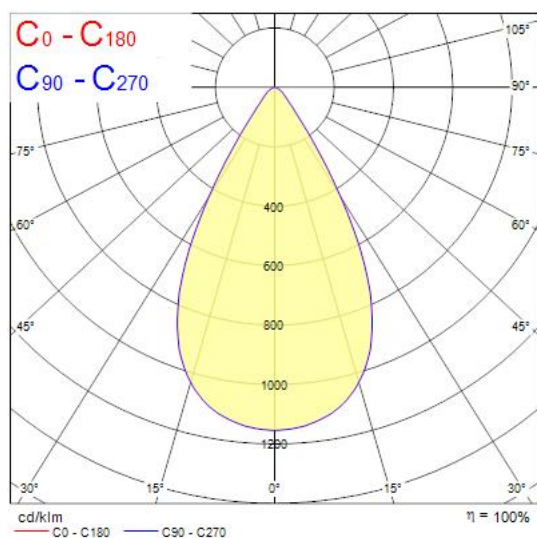

Concord

Raiden IP66 21KLM 830 Symmetric Wide 2824012

IK rating	IK08
Product EAN number	5025768240128
Warranty	5 years
Dimming method	N/A

Photometry