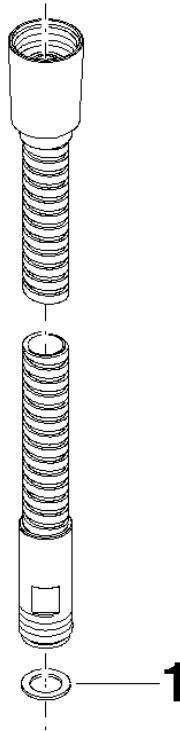

28 322 970 Product version from 4/1/2024

• WRAS

	Brushed Dark Platinum	28 322 970-99
	Chrome	28 322 970-00
	Brushed Platinum	28 322 970-06
	Platinum	28 322 970-08
	Durabrand (23kt Gold)	28 322 970-09
	Dark Chrome	28 322 970-19
	Light Gold (PVD)	28 322 970-26
	Brushed Light Gold (PVD)	28 322 970-27
	Brushed Durabrand (23kt Gold)	28 322 970-28
	Matte Black	28 322 970-33
	Brushed Gold (PVD)	28 322 970-37
	Brushed Dark Brass (PVD)	28 322 970-39
	Brushed Bronze (PVD)	28 322 970-42
	Brushed Dark Bronze (PVD)	28 322 970-43
	Brushed Champagne (22kt Gold)	28 322 970-46
	Champagne (22kt Gold)	28 322 970-47
	Cyprus	28 322 970-49
	Brushed Chrome	28 322 970-93

## Metal shower hose 1/2" x 3/8" x 1750 mm - Brushed Dark Platinum

SERIES-VARIOUS

28 322 970 Product version from 4/1/2024

### Codes & Standards

---

ASME A112.18.1	cUPC	Scottish Water Byelaws	UK Water Supply Regulations
----------------	------	---------------------------	--------------------------------

XP P 41-280

**Spare parts list**

No.	Item Number	Name	Quantity used	Delivery time
1	90 14 20 026 00 90	Washer 14 x 8 x 2 mm Centellen WS 3820 -	1.00	14