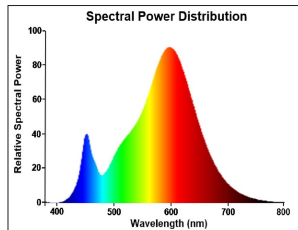

### PRODUCT OVERVIEW

Product name	ToLEDo RT Candle V5 ST 470LM 827 E27 SL
Technology	LED
Watt (Rated) (W)	4.5
Cap/Base	E27
Fixture rating	Open
General application	Hospitality, Residential & Consumer
ETIM Class	EC001959
E-number FI	4740933
Warranty	3 years
Useful luminous flux (Fuse)	470
Luminous flux (lm)	470
Correlated colour temperature (k)	2700
Light colour	Homelight
CRI (Ra)	80
Colour Variation Initial (SDCM)	SDCM6
Photobiological Risk Group	RG1
Power consumption (W)	4.5
Wattage (W)	4.5
Dimmable	No
Average life (Nominal) (h)	15000

### PHOTOMETRY