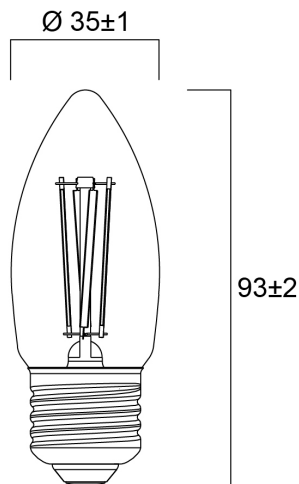

# ToLEDo RT Candle V5 ST 470LM 827 E27 SL

Item No: 0029483

**SYLVANIA**

Perfect for decorative and general lighting applications and creates a warm ambience similar to traditional lamps. The versatile ToLEDo Retro Candle range is the ideal replacement for halogen and incandescent lamps and perfect for chandeliers and decorative applications. Same look, size and functionality as incandescent lamps. Omni-directional light distribution. Gives same sparkling light effect as the incandescent lamp. Dimensionally identical to incandescent lamps - fits all fixtures. Environment-friendly - no mercury and lower CO2 emissions.

### Dimensions (mm)

## Physical data

|                               |       |
|-------------------------------|-------|
| Nominal Product Length (mm)   | 93    |
| Nominal Product Diameter (mm) | 35    |
| Weight (kg)                   | 0.021 |

## Packaging

|                                       |                |
|---------------------------------------|----------------|
| Product EAN number                    | 5410288294834  |
| Packaging single length / height (cm) | 11.0           |
| Packaging single width (cm)           | 4.5            |
| Packaging single depth (cm)           | 4.5            |
| DUN14 (inner)                         | 15410288294831 |
| Units per outer package               | 6              |
| Packaging outer length / height (cm)  | 14.3           |
| Packaging outer width (cm)            | 9.7            |
| Packaging outer depth (cm)            | 12.0           |