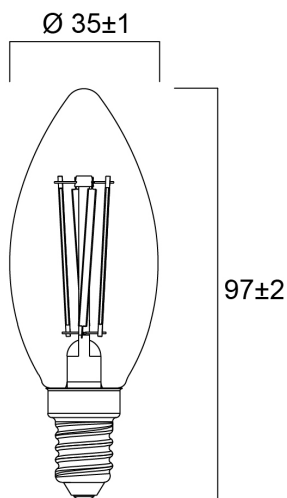

### Dimensions (mm)

## Physical data

Nominal Product Length (mm)	97
Nominal Product Diameter (mm)	35
Weight (kg)	0.021

## Packaging

Product EAN number	5410288294841
Packaging single length / height (cm)	11.0
Packaging single width (cm)	4.5
Packaging single depth (cm)	4.5
DUN14 (inner)	15410288294848
Units per outer package	6
Packaging outer length / height (cm)	14.3
Packaging outer width (cm)	9.7
Packaging outer depth (cm)	12.0