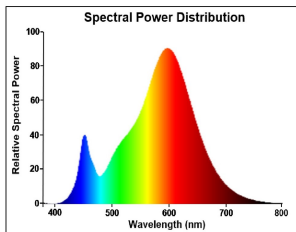

PRODUCT OVERVIEW

Product name	ToLEDo RT Candle BT V5 CL 250LM 827 E14 SL
Technology	LED
Watt (Rated) (W)	2.5
Cap/Base	E14
Fixture rating	Open
General application	Hospitality, Residential & Consumer
ETIM Class	EC001959
E-number FI	4740935
Warranty	3 years
Useful luminous flux (Fuse)	250
Luminous flux (lm)	250
Correlated colour temperature (k)	2700
Light colour	Homelight
CRI (Ra)	80
Colour Variation Initial (SDCM)	SDCM6
Photobiological Risk Group	RG1
Power consumption (W)	2.5

ToLEDo Retro Candle Bent-tip

ToLEDo RT Candle BT V5 CL 250LM 827 E14 SL

0029485

Wattage (W)	2.5
Dimmable	No
Average life (Nominal) (h)	15000
Product EAN number	5410288294858

PHOTOMETRY

TECHNICAL DRAWINGS