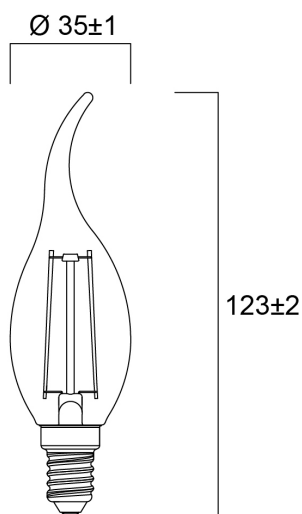

# ToLEDo RT Candle BT V5 CL 250LM 827 E14 SL

Item No: 0029485

**SYLVANIA**

Perfect for decorative and general lighting applications and creates a warm ambience similar to traditional lamps. The versatile ToLEDo Retro Candle Bent-tip range is the ideal replacement for halogen and incandescent lamps and perfect for chandeliers and decorative applications. Same look, size and functionality as incandescent lamps. Omni-directional light distribution. Gives same sparkling light effect as the incandescent lamp. Dimensionally identical to incandescent lamps - fits all fixtures. Environment-friendly - no mercury and lower CO2 emissions.

### Dimensions (mm)

## Physical data

Nominal Product Length (mm)	123
Nominal Product Diameter (mm)	35
Weight (kg)	0.021

## Packaging

Product EAN number	5410288294858
Packaging single length / height (cm)	11.0
Packaging single width (cm)	4.5
Packaging single depth (cm)	4.5
DUN14 (inner)	15410288294855
Units per outer package	6
Packaging outer length / height (cm)	14.3
Packaging outer width (cm)	9.7
Packaging outer depth (cm)	12.0