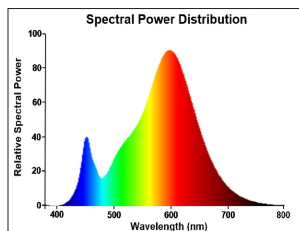

ToLEDo Retro Candle Twister

ToLEDo RT Candle TW V5 CL 250LM 827 E14 SL

0029486

Product EAN number

5410288294865

PHOTOMETRY