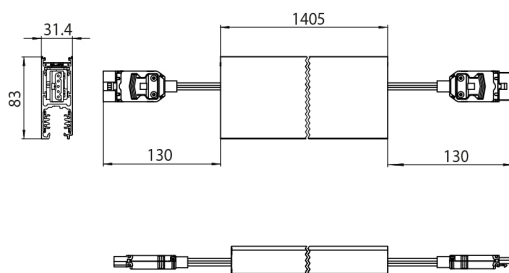

OT H-TRK READY JOINER 930 DALI BLK H32C1405/B5-O-2

Artikelnummer 9200421

Concord

H-Track Ready Kit is a flexible linear track light system easy and fast to install, suitable for retail, museum, galleries, hospitality, and office environments. H-Track Ready Joiner module - Complete with H-Track extruded aluminum body, LED light source, DALI control unit, quick connectors, opal diffuser and supply cable. H-Track Ready Joiner kit supplied with two prewired quick connectors. Opal diffuser, light beam angle: 112°. Textured black finishing colour. Light color temperature: 3000K, warm white. Total system power: 34.5W, Fixture lumen output: 2384lm, efficacy: 69lm/W, Ra90 typical, LED chromacity: 3 step MacAdam ellipse (SDCM3), low flicker, DALI dimmable driver. Track part made of extruded aluminum body and copper conductors -L1/L2/L3/Neutral/ground 16A/440V + D+/D- 2x1A/50V FELV AC (DALI). Suitable for direct or indirect installation. Compatible with OneTrack, and Lytespan H-Track accessories (installation accessories are excluded). Electrical protection: Class I. Degree of protection: IP20, suitable for indoor environment only. Nominal product dimensions: L. 1405mmx31.4mmx83mm

Technische gegevens

Afmetingen (mm)

Fotometrie

Distance [m]	Cone diameter [m]	E150° [lx]	E120° [lx]	E90° [lx]
3.0	0.93 0.76	260	123	65
2.5	0.74 0.60	331	151	82
2.0	0.59 0.48	415	188	104
1.5	0.44 0.36	541	248	138
1.0	0.29 0.23	810	362	206
0.5	0.14 0.11	1620	724	412

Distance [m] Cone diameter [m]
 — C0 - C180 (Half beam angle: 112.2°)
 — C90 - C270 (Half beam angle: 112.2°)

OT H-TRK READY JOINER 930 DALI BLK H32C1405/B5-O-2

Artikelnummer 9200421

Concord

Algemene gegevens

Fysieke gegevens

Kleur behuizing	RAL 9005 - Jet black
IP waarde	IP20
IK waarde	IK02
Lengte (mm)	1405
Breedte (mm)	31.4
Hoogte (mm)	83
Gewicht (kg)	4.0

OT H-TRK READY JOINER 930 DALI BLK H32C1405/B5-O-2

Artikelnummer 9200421