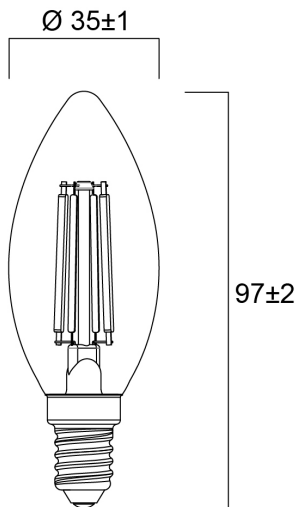

ToLEDo RT Candle TW V5 CL 250LM 827 E14 SL

Item No: 0029486

SYLVANIA

Perfect for decorative and general lighting applications and creates a warm ambience similar to traditional lamps. The versatile ToLEDo Retro Candle range is the ideal replacement for halogen and incandescent lamps and perfect for chandeliers and decorative applications. Same look, size and functionality as incandescent lamps. Omni-directional light distribution. Gives same sparkling light effect as the incandescent lamp. Dimensionally identical to incandescent lamps - fits all fixtures. Environment-friendly - no mercury and lower CO2 emissions.

Technical Assets

Dimensions (mm)

Photometrics

ToLEDo RT Candle TW V5 CL 250LM 827 E14 SL

Item No: 0029486

SYLVANIA

General data

Product name	ToLEDo RT Candle TW V5 CL 250LM 827 E14 SL
Technology	LED
Watt (Rated) (W)	2.5
Cap/Base	E14
Fixture rating	Open
General application	Hospitality, Residential & Consumer
Operating temperature range (°C)	-20°C...+40°C
Performance ambient temperature Tq (°C)	25
ETIM Class	EC001959
E-number FI	4740936
Warranty	3 years

Lifetime data

Lifespan L70 B50	15000
Average life (Nominal) (h)	15000
Average life (Rated) (h)	15000

Physical data

Nominal Product Length (mm)	97
Nominal Product Diameter (mm)	35
Weight (kg)	0.021

ToLEDo RT Candle TW V5 CL 250LM 827 E14 SL

Item No: 0029486

Packaging

Product EAN number	5410288294865
Packaging single length / height (cm)	11.0
Packaging single width (cm)	4.5
Packaging single depth (cm)	4.5
DUN14 (inner)	15410288294862
Units per outer package	6
Packaging outer length / height (cm)	14.3
Packaging outer width (cm)	9.7
Packaging outer depth (cm)	12.0