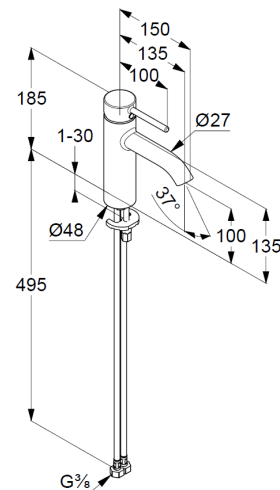

Technische Daten/ Technical Data

KLUDI BOZZ, SmartStart
single lever basin mixer 100
DN 15

Ref.: 381980576WR4

Finishes:
05 chrome

Product description
Manufacturer KLUDI GmbH & Co. KG
Typ: KLUDI BOZZ, SmartStart
single lever basin mixer 100
Ref.: 381980576WR4

basin mixer
single lever mixer
1-hole mounted
solid handle, metal
aerator M18,5 PCA
ceramic cartridge with hot water safety device
middle position cold water
flow rate at 3 bar 3,8 l/min.
flexible hoses G3/8 DVGW approved
rapid installation set
EU taxonomy: max. 6 l/min. -
Substantial Contribution (SC) possible

Produktabbildung/ Product picture

Maßzeichnung/ Dimensional drawing

Durchfluss/ Flow rate