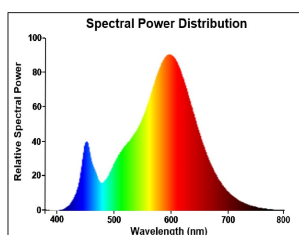

PRODUCT OVERVIEW

Product name	ToLEDo RT Candle TW V5 CL 470LM 827 E14 SL
Technology	LED
Watt (Rated) (W)	4.5
Cap/Base	E14
Fixture rating	Open
General application	Hospitality, Residential & Consumer
ETIM Class	EC001959
E-number FI	4740937
Warranty	3 years
Useful luminous flux (Fuse)	470
Luminous flux (lm)	470
Correlated colour temperature (k)	2700
Light colour	Homelight
CRI (Ra)	80
Colour Variation Initial (SDCM)	SDCM6
Photobiological Risk Group	RG1
Power consumption (W)	4.5
Wattage (W)	4.5
Dimmable	No

ToLEDo Retro Candle Twister

ToLEDo RT Candle TW V5 CL 470LM 827 E14 SL

0029487

Average life (Nominal) (h)

15000

Product EAN number

5410288294872

PHOTOMETRY