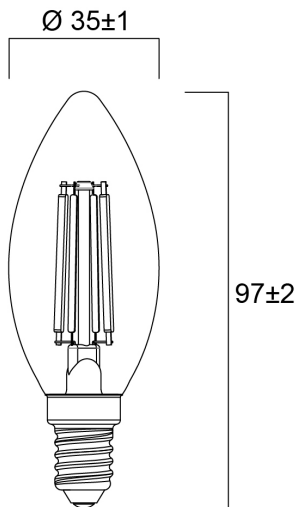

# ToLEDo RT Candle TW V5 CL 470LM 827 E14 SL

Item No: 0029487

**SYLVANIA**

Perfect for decorative and general lighting applications and creates a warm ambience similar to traditional lamps. The versatile ToLEDo Retro Candle range is the ideal replacement for halogen and incandescent lamps and perfect for chandeliers and decorative applications. Same look, size and functionality as incandescent lamps. Omni-directional light distribution. Gives same sparkling light effect as the incandescent lamp. Dimensionally identical to incandescent lamps - fits all fixtures. Environment-friendly - no mercury and lower CO2 emissions.

### Dimensions (mm)

## Physical data

Nominal Product Length (mm)	97
Nominal Product Diameter (mm)	35
Weight (kg)	0.021

## Packaging

Product EAN number	5410288294872
Packaging single length / height (cm)	11.0
Packaging single width (cm)	4.5
Packaging single depth (cm)	4.5
DUN14 (inner)	15410288294879
Units per outer package	6
Packaging outer length / height (cm)	14.3
Packaging outer width (cm)	9.7
Packaging outer depth (cm)	12.0