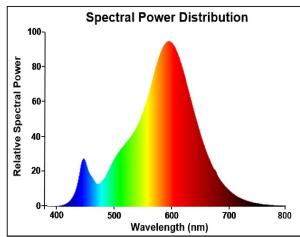

PRODUCT OVERVIEW

Product name	ToLEDo RT Candle V5 GL 225LM 825 E14 SL
Technology	LED
Watt (Rated) (W)	2.5
Cap/Base	E14
Fixture rating	Open
General application	Hospitality, Residential & Consumer
ETIM Class	EC001959
E-number FI	4740938
Warranty	3 years
Useful luminous flux (Fuse)	225
Luminous flux (lm)	225
Correlated colour temperature (k)	2500
Light colour	Candlelight
CRI (Ra)	80
Colour Variation Initial (SDCM)	SDCM6
Photobiological Risk Group	RG1
Power consumption (W)	2.5
Wattage (W)	2.5
Dimmable	No

ToLEDo Retro Candle Gold

ToLEDo RT Candle V5 GL 225LM 825 E14 SL
0029488

Average life (Nominal) (h)	15000
Product EAN number	5410288294889

PHOTOMETRY

TECHNICAL DRAWINGS