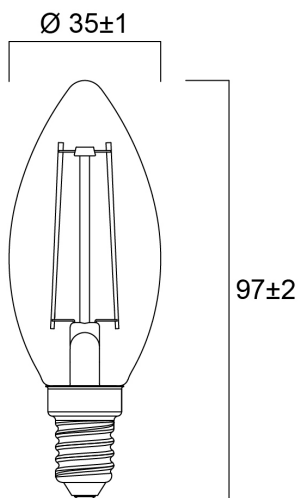

### Dimensions (mm)

## Physical data

Nominal Product Length (mm)	97
Nominal Product Diameter (mm)	35
Weight (kg)	0.021

## Packaging

Product EAN number	5410288294889
Packaging single length / height (cm)	11.0
Packaging single width (cm)	4.5
Packaging single depth (cm)	4.5
DUN14 (inner)	15410288294886
Units per outer package	6
Packaging outer length / height (cm)	14.3
Packaging outer width (cm)	9.7
Packaging outer depth (cm)	12.0