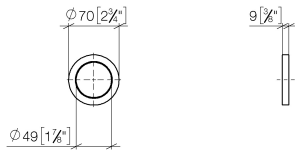

12 720 660 Product version from 7/1/2023

- rosette Ø 70 mm

Can only be combined with exposed trim parts 36
002 970-FF / 36 110 970-FF / 36 111 970-FF / 36 112
970-FF / 36 050 970-FF.

12 720 660 Product version from 7/1/2023

mm [inches]

Spare parts list

No.	Item Number	Name	Quantity used	Delivery time
2	09 14 10 046 90	O-Ring Ø 49 x 2 mm -	1.00	14
1	09 30 11 291 90	Washer Special type Ø 62 x 1 mm -	1.00	14