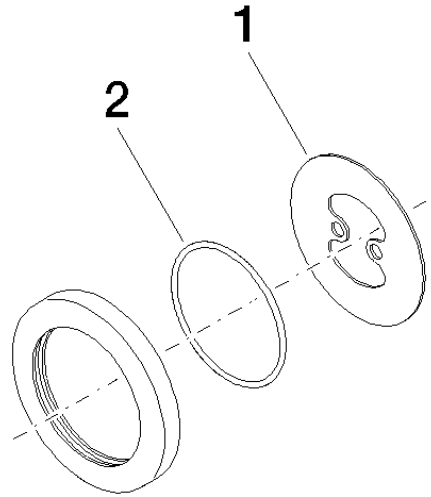

12 720 660 Product version from 7/1/2023

- rosette Ø 70 mm

Can only be combined with exposed trim parts 36
002 970-FF / 36 110 970-FF / 36 111 970-FF / 36 112
970-FF / 36 050 970-FF.

12 720 660 Product version from 7/1/2023

mm [inches]

Spare parts list

No.	Item Number	Name	Quantity used	Delivery time
2	09 14 10 046 90	O-Ring Ø 49 x 2 mm -	1.00	14
1	09 30 11 291 90	Washer Special type Ø 62 x 1 mm -	1.00	14