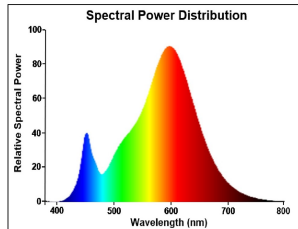

ToLEDo Retro Ball Dimmable

ToLEDo RT Ball V5 CL DIM 470LM 827 E14 SL

0029490