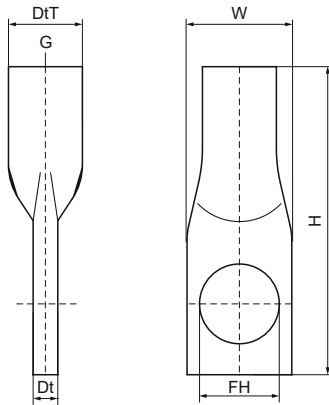

Walraven Suspension Eye (Female Threaded)

(K4505)

for angle threaded rod ties and hangers

Features & benefits

- closed design to maximize loading
- material: steel
- zinc plated

Product Number	Connection Thread	Total Height	Total Width	Total Depth	Depth	Fixing Hole	Maximum Allowed Load Faz
<i>Reference Letter</i>	<i>G</i>	<i>H</i>	<i>W</i>	<i>DtT</i>	<i>Dt</i>	<i>FH</i>	<i>F_{0,z}</i>
<i>Unit description</i>		<i>mm</i>	<i>mm</i>	<i>mm</i>	<i>mm</i>	<i>mm</i>	<i>N</i>
6803008	M8	45	14	10	3	8.5	2,580
6803010	M10	50	17	12	4	10.5	3,540
6803012	M12	54	21	15	5.5	10.5	7,750