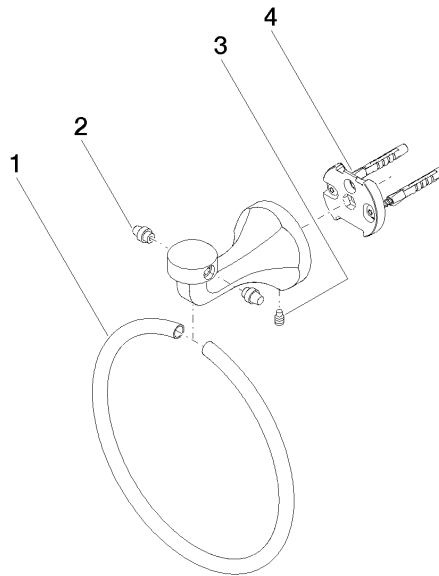

83 200 361 Product version from 7/3/2016

- width 185mm
- rosette Ø 60 mm
- 97mm projection

	Durabronz (23kt Gold)	83 200 361-09
	Chrome	83 200 361-00
	Brushed Platinum	83 200 361-06
	Platinum	83 200 361-08
	Brushed Durabronz (23kt Gold)	83 200 361-28
	Brushed Gold (PVD)	83 200 361-37
	Brushed Dark Brass (PVD)	83 200 361-39
	Brushed Bronze (PVD)	83 200 361-42
	Brushed Dark Platinum	83 200 361-99

83 200 361 Product version from 7/3/2016

mm [inches]

83 200 361 Product version from 7/3/2016

Parts for other finishes can be found here: [Chrome](#)

### Spare parts list

No.	Item Number	Name	Quantity used	Delivery time
3	04 31 11 140 00 90	Mounting Threaded pin M6 x 10 mm -	1.00	14
1	08 18 80 503-09	Holder Ø 185 x 10 mm - Durabronz (23kt Gold)	1.00	-
Spare part can no longer be ordered, please order the replacement item				
4	05 17 97 507 00 90	Attachment set 52 x 45 x 70 mm -	1.00	14
2	08 31 20 550 90	Plug for towel ring -	2.00	14