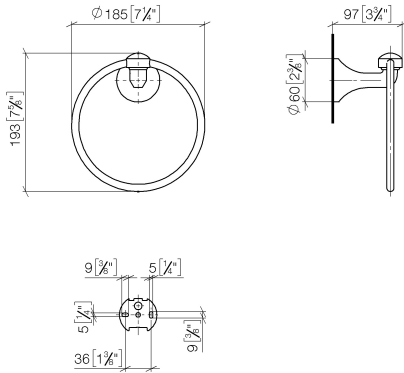

83 200 361 Product version from 7/3/2016

- width 185mm
- rosette Ø 60 mm
- 97mm projection

	Durabronz (23kt Gold)	83 200 361-09
	Chrome	83 200 361-00
	Brushed Platinum	83 200 361-06
	Platinum	83 200 361-08
	Brushed Durabronz (23kt Gold)	83 200 361-28
	Brushed Gold (PVD)	83 200 361-37
	Brushed Dark Brass (PVD)	83 200 361-39
	Brushed Bronze (PVD)	83 200 361-42
	Brushed Dark Platinum	83 200 361-99

83 200 361 Product version from 7/3/2016

mm [inches]

83 200 361 Product version from 7/3/2016

Parts for other finishes can be found here: [Chrome](#)

### Spare parts list

No.	Item Number	Name	Quantity used	Delivery time
3	04 31 11 140 00 90	Mounting Threaded pin M6 x 10 mm -	1.00	14
1	08 18 80 503-09	Holder Ø 185 x 10 mm - Durabronz (23kt Gold)	1.00	-
Spare part can no longer be ordered, please order the replacement item				
4	05 17 97 507 00 90	Attachment set 52 x 45 x 70 mm -	1.00	14
2	08 31 20 550 90	Plug for towel ring -	2.00	14