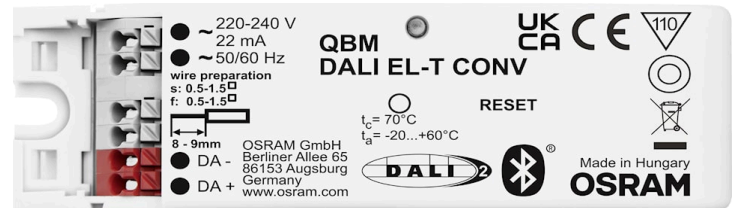

# SYLSMART QBM DALI EL-T CONV SSA

Item No: 9041512

**SYLVANIA**

The SylSmart QBM EL-T Converter allows you to incorporate DALI luminaires and DALI controlled Emergency Luminaires into your SylSmart Connected lighting system (max recommended devices 8)

### Dimensions (mm)

### Physical data

Nominal Product Length (mm)	108
Nominal Product Width (mm)	30
Nominal Product Height (mm)	21
Weight (kg)	0.044

### Packaging

Product EAN number	4062172282499
Packaging single length / height (cm)	10.8
Packaging single width (cm)	3.0
Packaging single depth (cm)	2.1
DUN14 (inner)	14062172282496
Units per outer package	25
Packaging outer length / height (cm)	16.0
Packaging outer width (cm)	12.0
Packaging outer depth (cm)	11.7