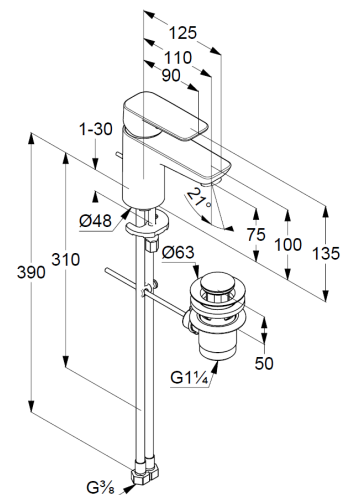

Technische Daten/ Technical Data

KLUDI PURE&STYLE, SmartStart
single lever basin mixer 75
DN 15

Ref.: 403880575WR4

Finishes:
05 chrome

Product description
Manufacturer KLUDI GmbH & Co. KG
Typ: KLUDI PURE&STYLE, SmartStart
single lever basin mixer 75
Ref.: 403880575WR4

basin mixer
single lever mixer
1-hole mounted
solid handle, metal
aerator M24 PCA
ceramic cartridge with hot water safety device
middle position cold water
flow rate at 3 bar 3,8 l/min.
flexible hoses G3/8 DVGW approved
rapid installation set
pop up waste G1 1/4 metal
EU taxonomy: max. 6 l/min. -
Substantial Contribution (SC) possible

Produktabbildung/ Product picture

Maßzeichnung/ Dimensional drawing

Durchfluss/ Flow rate