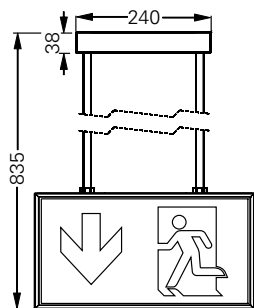

* for 79021 2 x required

79021 CG-S
with wall/ceiling mounting kit

Dimensions in mm

79021 CG-S DM

79021 CG-S WM

79021 CG-S PM

Planning help for 79011 CG-S for E = 1.0 lx (0.5 lx) with transparent cover

Measuring level 0.02 m, maintenance factor MF = 80 %, battery operation, distances in m