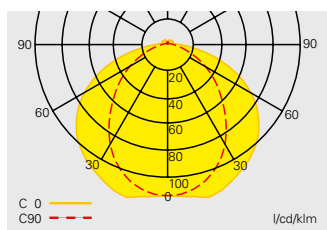

Light distribution curve 79011 CG-S

Accessories

Type		Order No.
Wall/ceiling mounting kit	for WM / DM, A = 42 mm*	40071351011
Wall/ceiling mounting kit	for WM / DM, A = 100 mm*	40071351497
Suspension set 0.5 m	with canopy, silver, square form, for PM	40071344599
Suspension set 1.0 m	with canopy, silver, square form, for PM	40071350775
Suspension set 1.5 m	with canopy, silver, square form, for PM	40071350776
Chain fastening	Ring eyelets, for PM	40071351158

* for 79021 2 x required