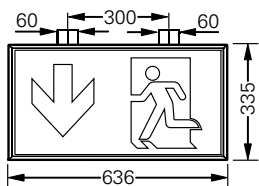

Viewing distance	60 m
Luminous flux Φ_E/Φ_N at the end of rated operating time	75 %
Housing material	Aluminium
Weight incl. panel	3.55 kg (79011 CG-S) 3.00 kg (79021 CG-S)
Housing colour	Aluminium, anodised
Type of mounting	Wall mounting (79011 CG-S) Wall, ceiling and pendant mounting (79021 CG-S)
Connection terminals	Loop terminals 3 x 2.5 mm ²
Connection voltage	220 – 240 V AC, 50/60 Hz 176 – 275 V DC
Current consumption - battery operation (220 V)	70 mA
Power consumption mains operation	30 VA
Permissible ambient temperature	-10 °C to +40 °C
Light source	18 W/T26, 1350 lm

WM = Wall mounting, DM = Ceiling mounting, PM = Pendant mounting

Light distribution curve 79011 CG-S

Accessories

Type		Order No.
Wall/ceiling mounting kit	for WM / DM, A = 42 mm*	40071351011
Wall/ceiling mounting kit	for WM / DM, A = 100 mm*	40071351497
Suspension set 0.5 m	with canopy, silver, square form, for PM	40071344599
Suspension set 1.0 m	with canopy, silver, square form, for PM	40071350775
Suspension set 1.5 m	with canopy, silver, square form, for PM	40071350776
Chain fastening	Ring eyelets, for PM	40071351158

* for 79021 2 x required

79021 CG-S
with wall/ceiling mounting kit

Dimensions in mm

79021 CG-S DM

79021 CG-S WM

79021 CG-S PM

Planning help for 79011 CG-S for E = 1.0 lx (0.5 lx) with transparent cover

Measuring level 0.02 m, maintenance factor MF = 80 %, battery operation, distances in m