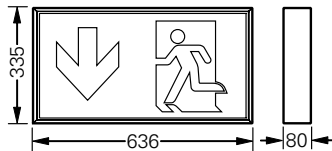

79011 ... 79021 CG-S

Safety luminaire and escape sign luminaire

79011 ... 79021 CG-S

- Enclosure made of slim aluminium profile, anodised, with silk-screened pictogram cover
- Shortened inspection effort due to CEWA GUARD technology
- Automatic function monitoring of up to 20 luminaires per circuit
- Reduced installation expenditures by STAR technology
- Freely programmable mixed operation of the switching modes per luminaire in one circuit

Viewing distance	60 m
Luminous flux Φ_E/Φ_N at the end of rated operating time	75 %
Housing material	Aluminium
Weight incl. panel	3.55 kg (79011 CG-S) 3.00 kg (79021 CG-S)
Housing colour	Aluminium, anodised
Type of mounting	Wall mounting (79011 CG-S) Wall, ceiling and pendant mounting (79021 CG-S)
Connection terminals	Loop terminals 3 x 2.5 mm ²
Connection voltage	220 – 240 V AC, 50/60 Hz 176 – 275 V DC
Current consumption - battery operation (220 V)	70 mA
Power consumption mains operation	30 VA
Permissible ambient temperature	-10 °C to +40 °C
Light source	18 W/T26, 1350 lm

79011 CG-S

Dimensions in mm

Ordering details

Type	Scope of supply	Order No.
79011 CG-S	Luminaire with CEWA GUARD monitoring and 20-digit address switch, without cover and without light source	40071351230
79021 CG-SWM	Luminaire with CEWA GUARD monitoring for wall mounting, with 20-digit address switch, without covers* and without light source	40071351231
79021 CG-S DM	Luminaire with CEWA GUARD monitoring for ceiling mounting, with 20-digit address switch, without covers* and without light source	40071351232
79021 CG-S PM	Luminaire with CEWA GUARD monitoring for pendant mounting, with 20-digit address switch, without covers* and without light source	40071351233
Cover PL	Cover with pictogram acc. to ISO 7010	40071354260
Cover PR	Cover with pictogram acc. to ISO 7010	40071354261
Cover PU	Cover with pictogram acc. to ISO 7010	40071354262
Cover SL	Transparent cover	40071351189
Blind cover		40071351199