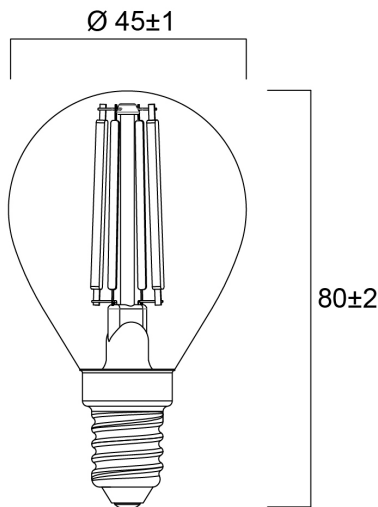

ToLEDo RT Ball V5 ST DIM 470LM 840 E14 SL

Item No: 0029494

SYLVANIA

Perfect for decorative and general lighting applications and creates a warm ambience similar to traditional lamps. The versatile ToLEDo Retro ball range is the ideal replacement for halogen and incandescent lamps and perfect for chandeliers and decorative applications. Same look, size and functionality as incandescent lamps. Omni-directional light distribution. Gives same sparkling light effect as the incandescent lamp. Dimensionally identical to incandescent lamps - fits all fixtures. Environment-friendly - no mercury and lower CO2 emissions. Dimmable with approved dimmers.

Technical Assets

Dimensions (mm)

Photometrics

ToLEDo RT Ball V5 ST DIM 470LM 840 E14 SL

Item No: 0029494

SYLVANIA

General data

Product name	ToLEDo RT Ball V5 ST DIM 470LM 840 E14 SL
Technology	LED
Watt (Rated) (W)	4.5
Fixture rating	Open
General application	Hospitality, Residential & Consumer
Operating temperature range (°C)	-10°C...+45°C
Performance ambient temperature Tq (°C)	25
ETIM Class	EC001959
E-number FI	4740943
Warranty	3 years

Lifetime data

Lifespan L70 B50	15000
Average life (Nominal) (h)	15000
Average life (Rated) (h)	15000

Physical data

Nominal Product Length (mm)	80
Nominal Product Diameter (mm)	45
Weight (kg)	0.045

Packaging

Product EAN number	5410288294940
Packaging single length / height (cm)	9.5
Packaging single width (cm)	5.0
Packaging single depth (cm)	5.0
DUN14 (inner)	15410288294947
Units per outer package	6
Packaging outer length / height (cm)	15.8
Packaging outer width (cm)	10.7
Packaging outer depth (cm)	10.5