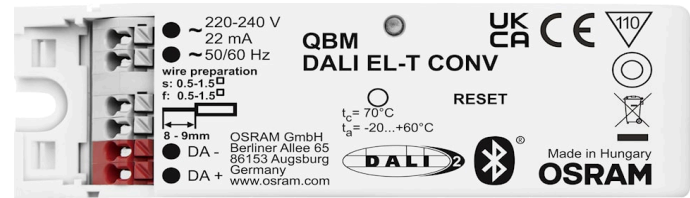

SYLSMART QBM DALI EI-T CONV SSA

Item No: 9041512

SYLVANIA

The SylSmart QBM EL-T Converter allows you to incorporate DALI luminaires and DALI controlled Emergency Luminaires into your SylSmart Connected lighting system (max recommended devices 8)

Technical Assets

Dimensions (mm)

General data

Product name	SYLSMART QBM DALI EI-T CONV SSA
Technology	Electronic Device
General application	Education, Hospitality, Logistics & Industry, Museums & Galleries, Office
ETIM Class	EC002005
Warranty	5 years

Electrical data

Dimming method	SylSmart SSA
----------------	--------------

Physical data

Nominal Product Length (mm)	108
Nominal Product Width (mm)	30
Nominal Product Height (mm)	21
Weight (kg)	0.044

Photometrics

Packaging

Product EAN number	6977078990622
Packaging single length / height (cm)	10.8
Packaging single width (cm)	3.0
Packaging single depth (cm)	2.1
DUN14 (inner)	14062172282496
Units per outer package	25
Packaging outer length / height (cm)	16.0
Packaging outer width (cm)	12.0
Packaging outer depth (cm)	11.7