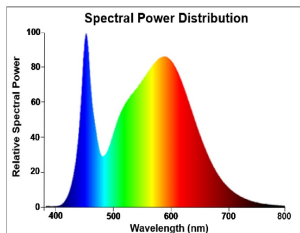

ToLEDo Retro Ball Dimmable

ToLEDo RT Ball V5 ST DIM 470LM 840 E27 SL
0029495