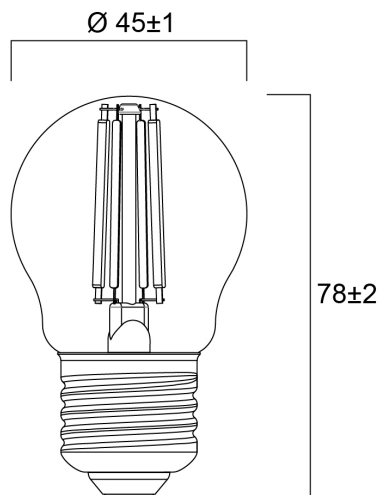

ToLEDo RT Ball V5 ST DIM 470LM 840 E27 SL

Item No: 0029495

SYLVANIA

Perfect for decorative and general lighting applications and creates a warm ambience similar to traditional lamps. The versatile ToLEDo Retro ball range is the ideal replacement for halogen and incandescent lamps and perfect for chandeliers and decorative applications. Same look, size and functionality as incandescent lamps. Omni-directional light distribution. Gives same sparkling light effect as the incandescent lamp. Dimensionally identical to incandescent lamps - fits all fixtures. Environment-friendly - no mercury and lower CO2 emissions. Dimmable with approved dimmers.

Technical Assets

Dimensions (mm)

Photometrics

ToLEDo RT Ball V5 ST DIM 470LM 840 E27 SL

Item No: 0029495

SYLVANIA

General data

Product name	ToLEDo RT Ball V5 ST DIM 470LM 840 E27 SL
Technology	LED
Watt (Rated) (W)	4.5
Fixture rating	Open
General application	Hospitality, Residential & Consumer
Operating temperature range (°C)	-10°C...+45°C
Performance ambient temperature Tq (°C)	25
ETIM Class	EC001959
E-number FI	4740944
Warranty	3 years

Lifetime data

Lifespan L70 B50	15000
Average life (Nominal) (h)	15000
Average life (Rated) (h)	15000

Physical data

Nominal Product Length (mm)	78
Nominal Product Diameter (mm)	45
Weight (kg)	0.045

Packaging

Product EAN number	5410288294957
Packaging single length / height (cm)	9.5
Packaging single width (cm)	5.0
Packaging single depth (cm)	5.0
DUN14 (inner)	15410288294954
Units per outer package	6
Packaging outer length / height (cm)	15.8
Packaging outer width (cm)	10.7
Packaging outer depth (cm)	10.5