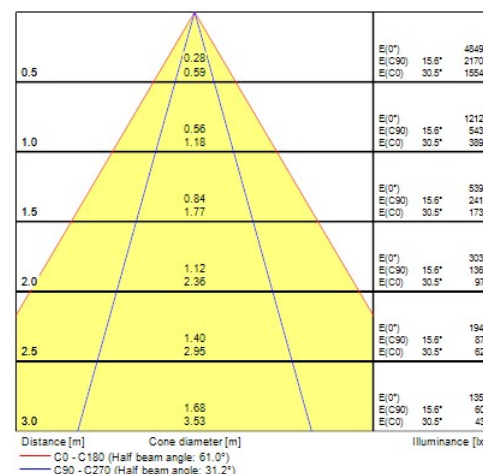

Concord

Rocks IP65 52KLM 840 AISLE DALI EM 2825469

Luminous flux (emergency) (lm)	800
Total power consumption (W)	292
Electrical protection	Class I
Control gear type	LED driver constant current
Dimmable	Yes
Housing colour	Grey
IP rating	IP65
IK rating	IK08
Product EAN number	5025768254699
Warranty	5 years
Dimming method	DALI-2

Photometry