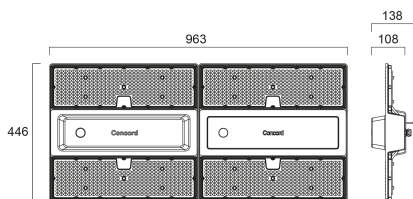

Photometry

Concord

Rocks IP65 52KLM 840 AISLE DALI EM 2825469

Technical drawings

Data table

GENERAL DATA

Product name	Rocks IP65 52KLM 840 AISLE DALI EM
Technology	LED (3 SDCM)
Cap/Base	N/A
Housing	Aluminium
Mount	Suspended
General application	Logistics & Industry
Operating temperature range (°C)	5°C...+35°C
ETIM Class	EC001716
Warranty	5 years