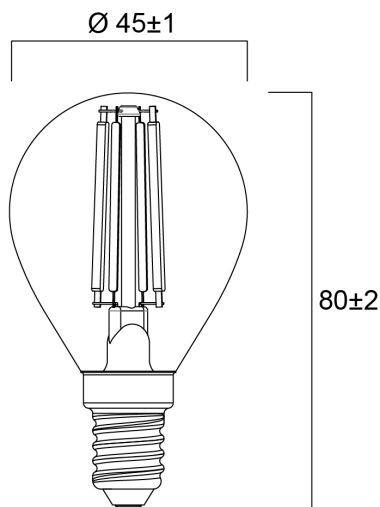

### Dimensions (mm)

## Physical data

Nominal Product Length (mm)	80
Nominal Product Diameter (mm)	45
Weight (kg)	0.045

## Packaging

Product EAN number	5410288294964
Packaging single length / height (cm)	9.5
Packaging single width (cm)	5.0
Packaging single depth (cm)	5.0
DUN14 (inner)	15410288294961
Units per outer package	6
Packaging outer length / height (cm)	15.8
Packaging outer width (cm)	10.7
Packaging outer depth (cm)	10.5