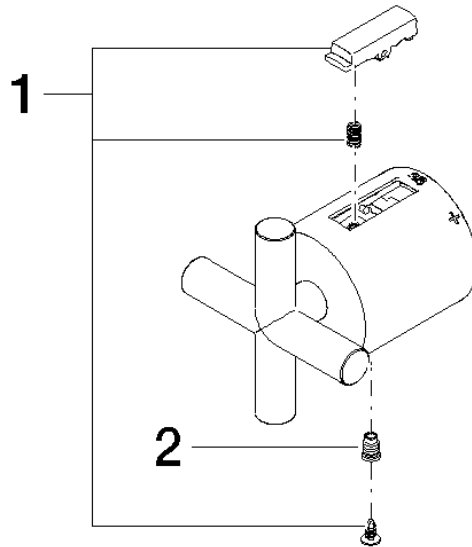

Handle Thermostat Ø 46 mm - Chrome

SPARE PARTS

90 17 33 027 00 Product version from 4/1/2025

Handle Thermostat Ø 46 mm - Chrome

SPARE PARTS

90 17 33 027 00 Product version from 4/1/2025

90 17 33 027 00 Product version from 4/1/2025

Parts for other finishes can be found here: Brushed Platinum

Spare parts list

No.	Item Number	Name	Quantity used	Delivery time
1	90 21 33 011 00-13	Repair kit for thermostat handle - black	1.00	14
2	90 31 11 517 00 90	Bolt for thermostat handle M5 -	1.00	14