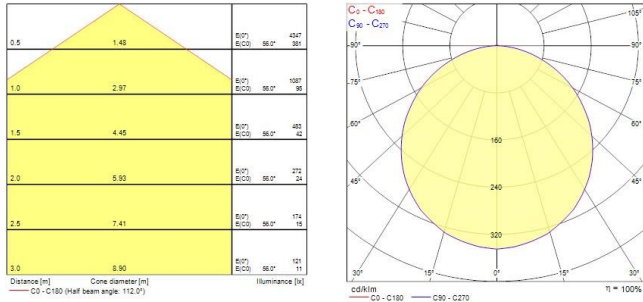

START eco Panel 600x600

START eco Panel 600x600 3200Lm 830 LILO
0048400

TECHNICAL DRAWINGS