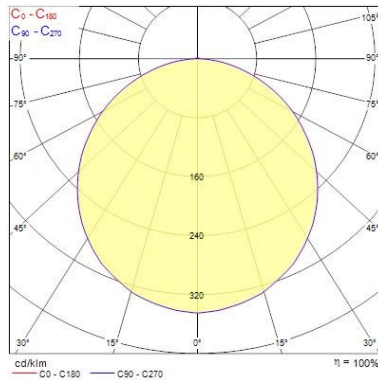

Optical data

Fixture luminous flux (lm)	3200
Luminaire efficacy (lm/W)	89
Colour temperature (K)	3000
Light colour	Warm White
CRI (Ra)	80
Colour Variation Initial (SDCM)	SDCM6
Beam Angle (°)	112
Distribution type	Symmetric
Glare control	< 22
Photobiological Risk Group	RG0

Lifetime data

Lifespan L70 B50	100000
Lifespan L80 B20	71000

START eco Panel 600x600

START eco Panel 600x600 3200Lm 830 LILO
0048400

Physical data

Housing colour	RAL 9003 - Signal white
IP rating	IP40/20
IK rating	IK02
Diffuser material	Other
Nominal Product Length (mm)	595
Nominal Product Width (mm)	595
Nominal Product Height (mm)	34
Weight (kg)	1.566

Packaging

Product EAN number	5410288484006
Packaging single length / height (cm)	60.0
Packaging single width (cm)	3.8
Packaging single depth (cm)	65.0
DUN14 (outer)	15410288484003
Units per outer package	4
Packaging outer length / height (cm)	69.5
Packaging outer width (cm)	17.5
Packaging outer depth (cm)	65.0

Safety data

Optimal operating condition (°C)	-10-45
----------------------------------	--------

PHOTOMETRY

TECHNICAL DRAWINGS

START eco Panel 600x600

START eco Panel 600x600 3200Lm 830 LILO

0048400