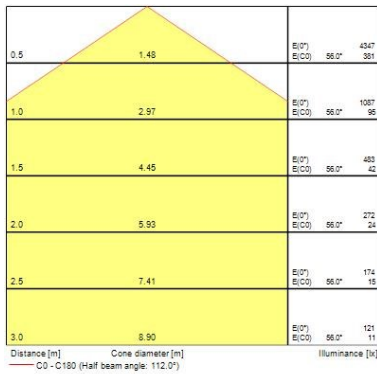

START eco Panel 600x600

START eco Panel 600x600 3200Lm 830 LILO
0048400

Physical data

Housing colour	RAL 9003 - Signal white
IP rating	IP40/20
IK rating	IK02
Diffuser material	Other
Nominal Product Length (mm)	595
Nominal Product Width (mm)	595
Nominal Product Height (mm)	34
Weight (kg)	1.566

Packaging

Product EAN number	5410288484006
Packaging single length / height (cm)	60.0
Packaging single width (cm)	3.8
Packaging single depth (cm)	65.0
DUN14 (outer)	15410288484003
Units per outer package	4
Packaging outer length / height (cm)	69.5
Packaging outer width (cm)	17.5
Packaging outer depth (cm)	65.0

Safety data

Optimal operating condition (°C)	-10-45

PHOTOMETRY

TECHNICAL DRAWINGS