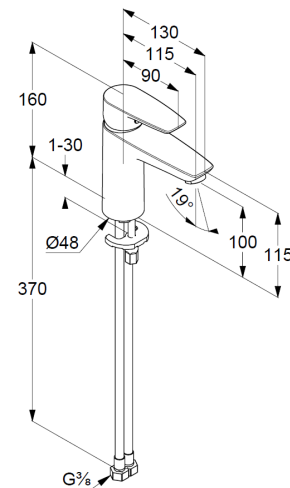

Technische Daten/ Technical Data

KLUDI PURE&SOLID, SmartStart
single lever basin mixer 100
DN 15

Ref.: 341980575WR4

Finishes:
05 chrome

Product description
Manufacturer KLUDI GmbH & Co. KG
Typ: KLUDI PURE&SOLID, SmartStart
single lever basin mixer 100
Ref.: 341980575WR4

basin mixer
single lever mixer
1-hole mounted
solid handle, metal
aerator M24 PCA
ceramic cartridge with hot water safety device
middle position cold water
flow rate at 3 bar 3,8 l/min.
flexible hoses G3/8 DVGW approved
rapid installation set
EU taxonomy: max. 6 l/min. -
Substantial Contribution (SC) possible

Produktabbildung/ Product picture

Maßzeichnung/ Dimensional drawing

Durchfluss/ Flow rate