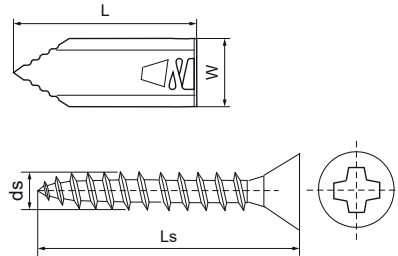

Walraven XL Plasterboard Fixings

(L1012)

fixing to double plaster board

Features & benefits

- hammer-in plug
- for heavy applications: pipe fixings, radiators, heaters, airco-units, etc.
- for chipboard screw (Ø 4.0 - 5.0 mm, min. length 45 mm)
- easy and quick to use: no drill, plug anchors itself when tightening the screw, does not rotate on screwing
- better fire resistance than plastic plugs
- material: steel
- zinc plated

Product Number	Total Length	Minimum Screw Depth	Screw Size	Screw Length	Suitable For Screw Diameter	Total Height	Total Width
<i>Reference Letter</i>	<i>L</i>	<i>ls,min</i>	<i>ds</i>	<i>ls</i>		<i>H</i>	<i>W</i>
<i>Unit description</i>	<i>mm</i>	<i>mm</i>		<i>mm</i>	<i>mm</i>	<i>mm</i>	<i>mm</i>
6114031	43	45	4.0 - 5.0		4 - 5	7	16
6114053	43	45	4.0 - 5.0		4 - 5	7	16
6114121	43	45	4	50	4 - 5	7	16
6114143	43	45	4	50	4 - 5	7	16
6114092	43	45	4.0 - 5.0		4 - 5	7	16