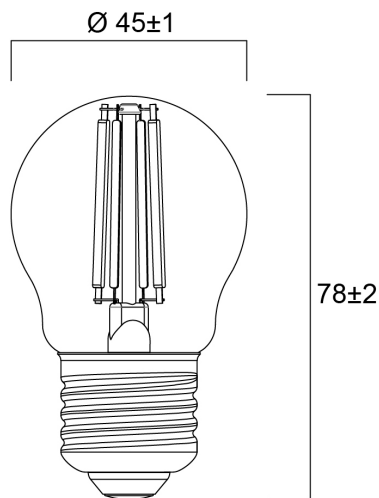

### Dimensions (mm)

## Physical data

Nominal Product Length (mm)	78
Nominal Product Diameter (mm)	45
Weight (kg)	0.014

## Packaging

Product EAN number	5410288295343
Packaging single length / height (cm)	5.0
Packaging single width (cm)	5.0
Packaging single depth (cm)	9.5
DUN14 (inner)	15410288295340
Units per outer package	6
Packaging outer length / height (cm)	15.8
Packaging outer width (cm)	10.7
Packaging outer depth (cm)	10.5