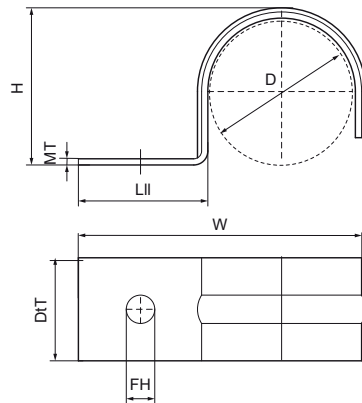

Walraven Floor Clamp

(01505)

for floor pipe

Features & benefits

- one-part saddle
- to fix pipe-in-pipe pipes before casting top floor layer
- increased strength due to profiled shape
- material: steel
- zinc plated

Product Number	Outside Pipe Diameter	Fixing Hole	Material Thickness	Total Height	Total Width	Total Depth	Maximum Number of Tubes
<i>Reference Letter</i>	<i>D</i>	<i>FH</i>	<i>MT</i>	<i>H</i>	<i>W</i>	<i>DtT</i>	
<i>Unit description</i>	<i>mm</i>	<i>mm</i>	<i>mm</i>	<i>mm</i>	<i>mm</i>	<i>mm</i>	
3913016	16	5.5	1.00	17	43	20	1
3913020	20	5.5	1.00	21	47	20	1
3913025	25	5.5	1.00	26	52	20	1
3913028	28	5.5	1.00	29	55	20	1