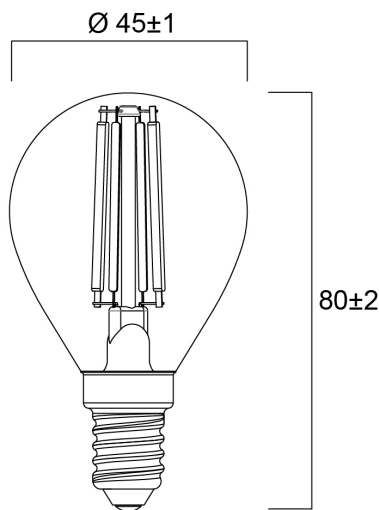

Technical Assets

Dimensions (mm)

Photometrics

ToLEDo RT Ball V5 ST 806LM 827 E14 SL

Item No: 0029538

SYLVANIA

General data

Product name	ToLEDo RT Ball V5 ST 806LM 827 E14 SL
Technology	LED
Watt (Rated) (W)	6
Cap/Base	E14
Fixture rating	Open
General application	Hospitality, Residential & Consumer
Operating temperature range (°C)	-20°C...+40°C
Performance ambient temperature Tq (°C)	25
ETIM Class	EC001959
E-number FI	4740955
Warranty	3 years

Lifetime data

Lifespan L70 B50	15000
Average life (Nominal) (h)	15000
Average life (Rated) (h)	15000

Physical data

Nominal Product Length (mm)	80
Nominal Product Diameter (mm)	45
Weight (kg)	0.014

ToLEDo RT Ball V5 ST 806LM 827 E14 SL

Item No: 0029538

SYLVANIA

Packaging

Product EAN number	5410288295381
Packaging single length / height (cm)	5.0
Packaging single width (cm)	5.0
Packaging single depth (cm)	9.5
DUN14 (inner)	15410288295388
Units per outer package	6
Packaging outer length / height (cm)	15.8
Packaging outer width (cm)	10.7
Packaging outer depth (cm)	10.5